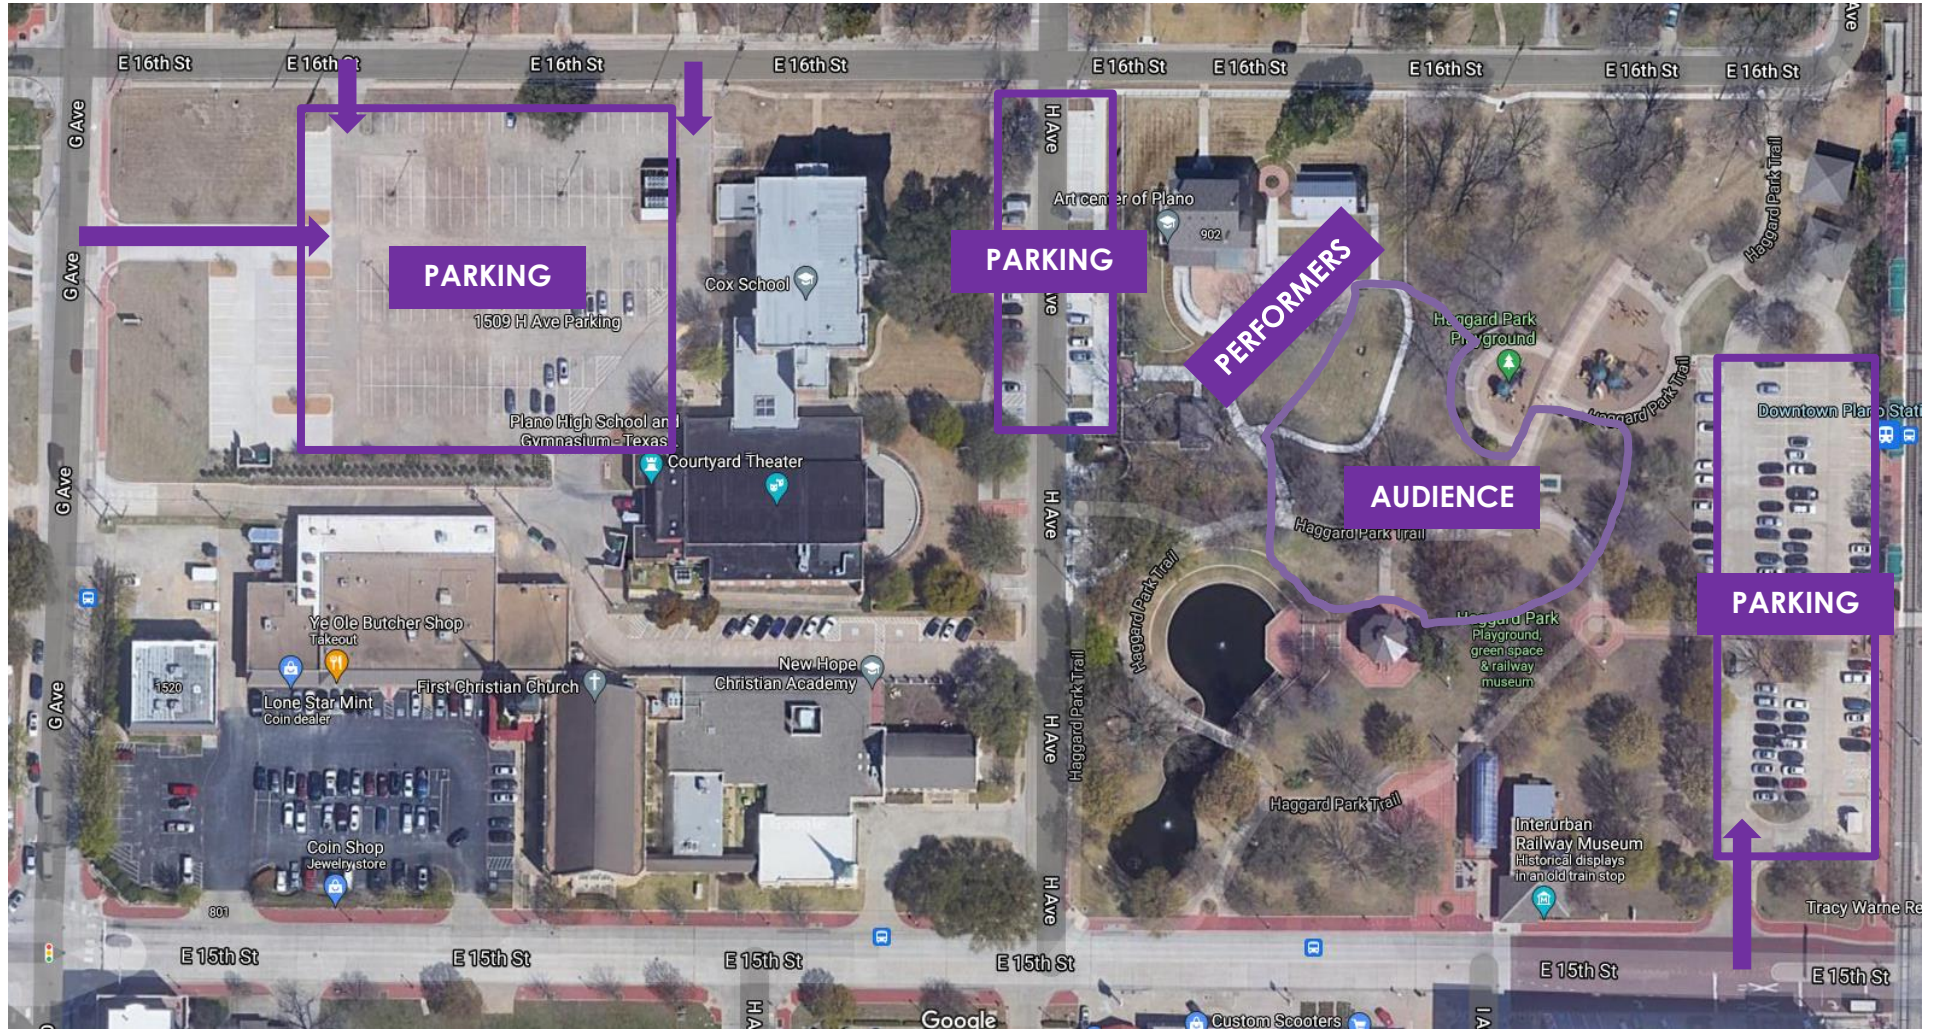

vines band

1401 Highedge Dr.
Plano, TX 75075