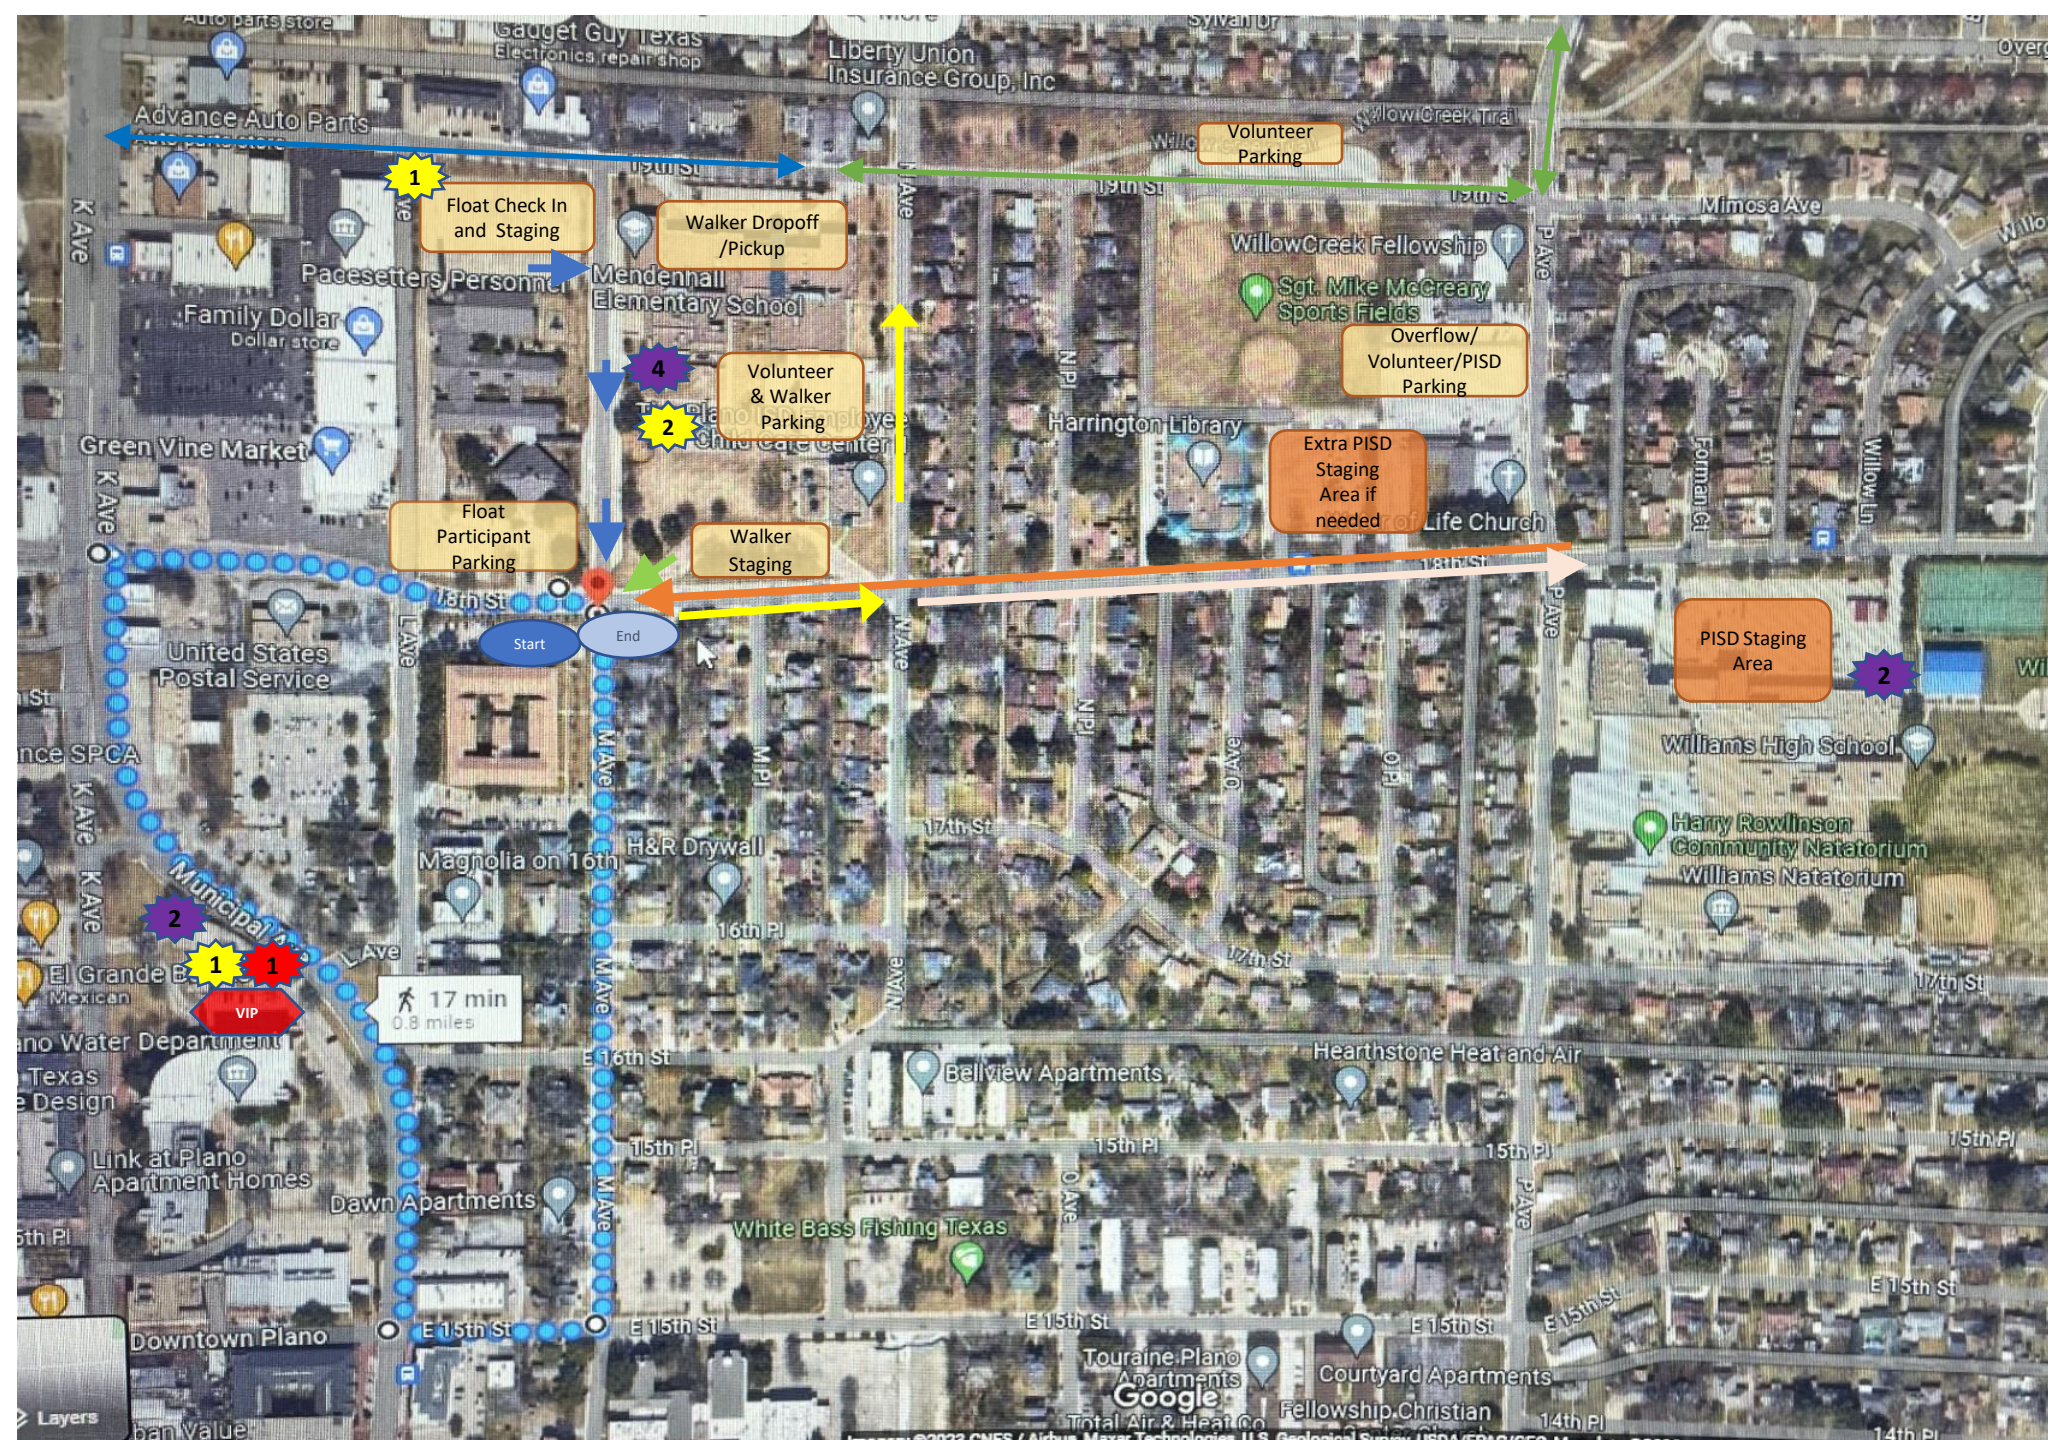

Plano Holiday Parade

Our annual Plano Holiday Parade is next month in Downtown Plano. Please see the attached itinerary and maps for our anticipated schedule. Please note the UPDATED Call Time for our Photo.

12:00pm Doors unlocked

12:30pm Call Time, Photo, Gym

12:55pm Load Trucks

1:15pm Load Busses

1:25pm Depart VHS, Travel to
Williams High School
(1717 17th St., Plano, 75074)

1:40pm Unload & Warm Up

2:00pm* Step-Off

Tents, Toilets, Sound

-  Tents
-  Portable Toilets
-  Sound System and Generator

Legend

-  Parade route
-  PISD entrance
-  PISD exit
-  Float entrance/exit
-  Parade Return
-  Walker entrance/Exit

Length of parade Route is 0.8 miles.